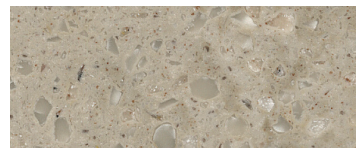

WITCH HAZEL κ

DUNE PRIMA κE

VANILLA κE

BLEACHED NUWOOD κ

ABALONE κE 

CLAM SHELL κE

BONE κE

SAHARA κE 

ARTISTA BEIGE E 

DOVE κE

WEATHERED CONCRETE

WEATHERED AGGREGATE κ

WILLOW κE 

SAGEBRUSH κ

MATTERHORN κ

ROSEMARY κ