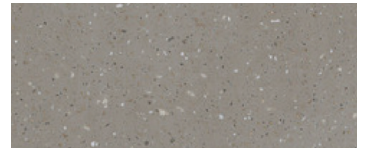

SILT κ

VERDANT

JUNIPER κ

EVENING PRIMA

LAGUNA

ARTISTA DUST E 

ASH CONCRETE E

ASH AGGREGATE κ