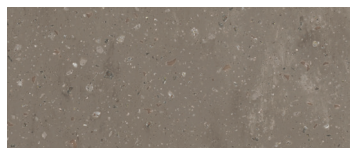

WEATHERED AGGREGATE κ